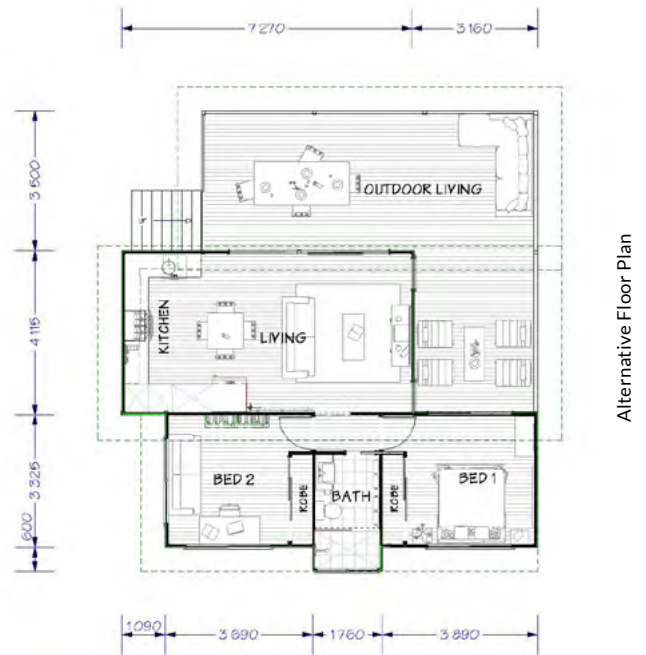

MASTER BUILDERS QUEENSLAND
Proud Member

Your granny flat, your way.

- Original Metro: each Bedroom has an individual Deck or Courtyard with private entry.
- Consider wraparound Deck & open-up the Living Area for entertaining & maximum appeal.

- Expressive roof form & mixed use of materials. Simple, pleasant geometry with an inviting look that suits any yard.

- Custom-designed Kitchen with quality appliances.
- Extensive use of glazing for natural light & cross-ventilation.